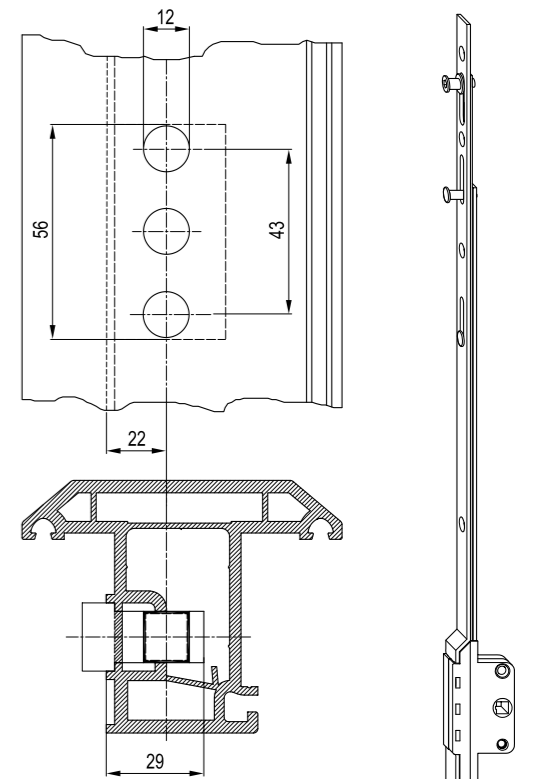

This product has also been designed for rapid installation in the window and no assembly or cropping is required.

Technical Details:

- 22mm backset
- 4 standard sizes in range 350mm to 1000mm (other sizes to order)
- Non-handed
- 17mm travel steel mushrooms
- Gasket pressure adjustment via 4mm Allen key
- 16mm faceplate
- Standard handle fixings
- 7mm or 9mm mushroom height

Product Details

- Centre handle position
- Right and left hand application
- Steel security locking points
- Adjustable locking points
- 16mm faceplate
- Handle fixing screws M5 x..DIN965, 43mm screw centres

Technical Details

- Backset: 22mm
- Handle fixing holes 12-12-12 mm dia. Alternatively 12-25-12 mm dia.
- Case depth: 29mm
- Spindle size: 7mm sq.

Description	Part No.	Application (mm)	Screws	Mushroom Height (mm)	Box Quantity	Pallet Quantity
DUPLEX 350/2 D22-7 SL	2795548	FFH > 350	4	7	10 BD	400 EA
DUPLEX 600/2 D22-7 SL	2795581	FFH > 600	6	7	10 BD	400 EA
DUPLEX 800/2 D22-7 SL	2795644	FFH > 800	8	7	10 BD	400 EA
DUPLEX 1000/3 D22-7 SL	2795687	FFH > 1000	10	7	10 BD	400 EA
DUPLEX 350/2 D22-9 SL	2795732	FFH > 350	4	9	10 BD	400 EA
DUPLEX 600/2 D22-9 SL	2795759	FFH > 600	6	9	10 BD	400 EA
DUPLEX 800/2 D22-9 SL	2795767	FFH > 800	8	9	10 BD	400 EA
DUPLEX 1000/3 D22-9 SL	2795775	FFH > 1000	10	9	10 BD	400 EA