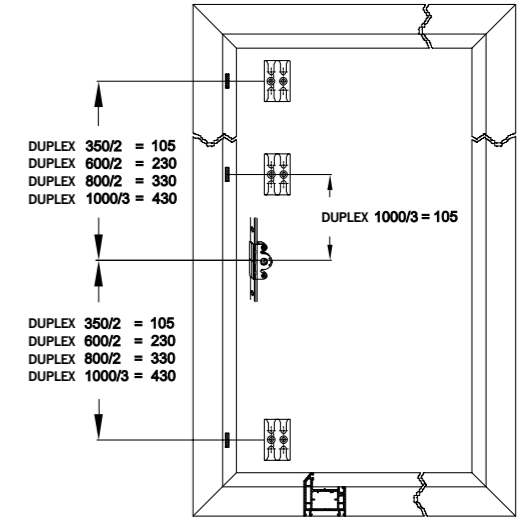

This product has also been designed for rapid installation in the window and no assembly or cropping is required.

Technical Details:

- 22mm backset
- 4 standard sizes in range 350mm to 1000mm (other sizes to order)
- Non-handed
- 17mm travel steel mushrooms
- Gasket pressure adjustment via 4mm Allen key
- 16mm faceplate
- Standard handle fixings
- 7mm or 9mm mushroom height

easyPilot Duplex Duo-cam Locking system

An advanced counter-opposing locking action for very high security in casement windows

- Smooth action gearbox driving a minimum of four security mushrooms
- Two security mushrooms lock into either side of the keep

Product Details

- Centre handle position
- Right and left hand application
- Steel security locking points
- Adjustable locking points
- 16mm faceplate
- Handle fixing screws M5 x..DIN965, 43mm screw centres

Technical Details

- Backset: 22mm
- Handle fixing holes 12-12-12 mm dia. Alternatively 12-25-12 mm dia.
- Case depth: 29mm
- Spindle size: 7mm sq.

Description	Part No.	Application (mm)	Screws	Mushroom Height (mm)	Box Quantity	Pallet Quantity
DUPLEX 350/2 D22-7 SL	2795548	FFH > 350	4	7	10 BD	400 EA
DUPLEX 600/2 D22-7 SL	2795581	FFH > 600	6	7	10 BD	400 EA
DUPLEX 800/2 D22-7 SL	2795644	FFH > 800	8	7	10 BD	400 EA
DUPLEX 1000/3 D22-7 SL	2795687	FFH > 1000	10	7	10 BD	400 EA
DUPLEX 350/2 D22-9 SL	2795732	FFH > 350	4	9	10 BD	400 EA
DUPLEX 600/2 D22-9 SL	2795759	FFH > 600	6	9	10 BD	400 EA
DUPLEX 800/2 D22-9 SL	2795767	FFH > 800	8	9	10 BD	400 EA
DUPLEX 1000/3 D22-9 SL	2795775	FFH > 1000	10	9	10 BD	400 EA